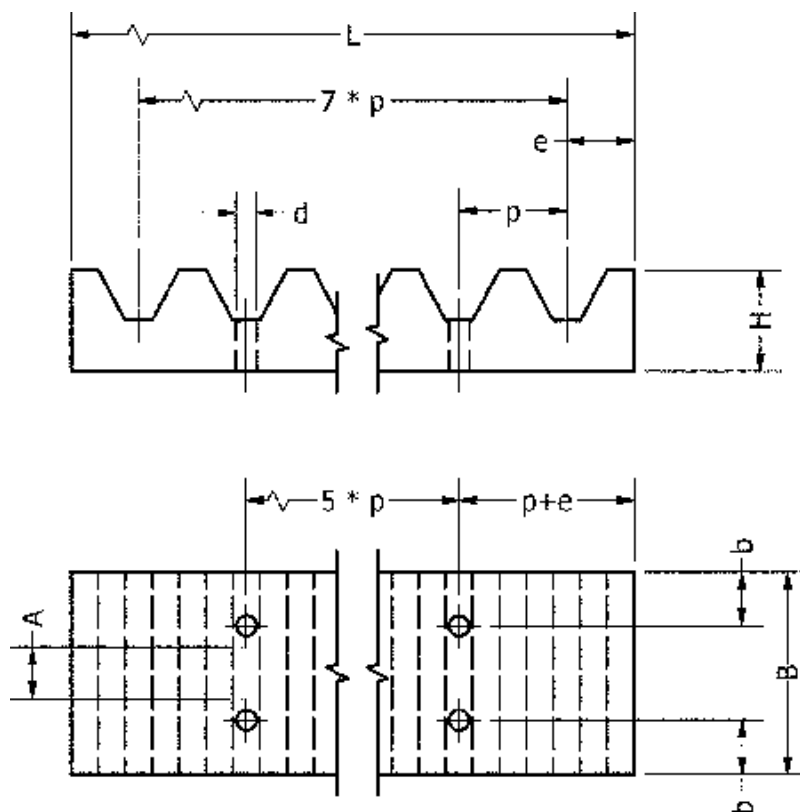

Article number: 6041651510025

Description: Clamping plate for belts T5 25

## Measures

A = 25  
B = 44  
b = 6  
d = 5.5  
e = 3.2  
H = 8  
L = 41.4